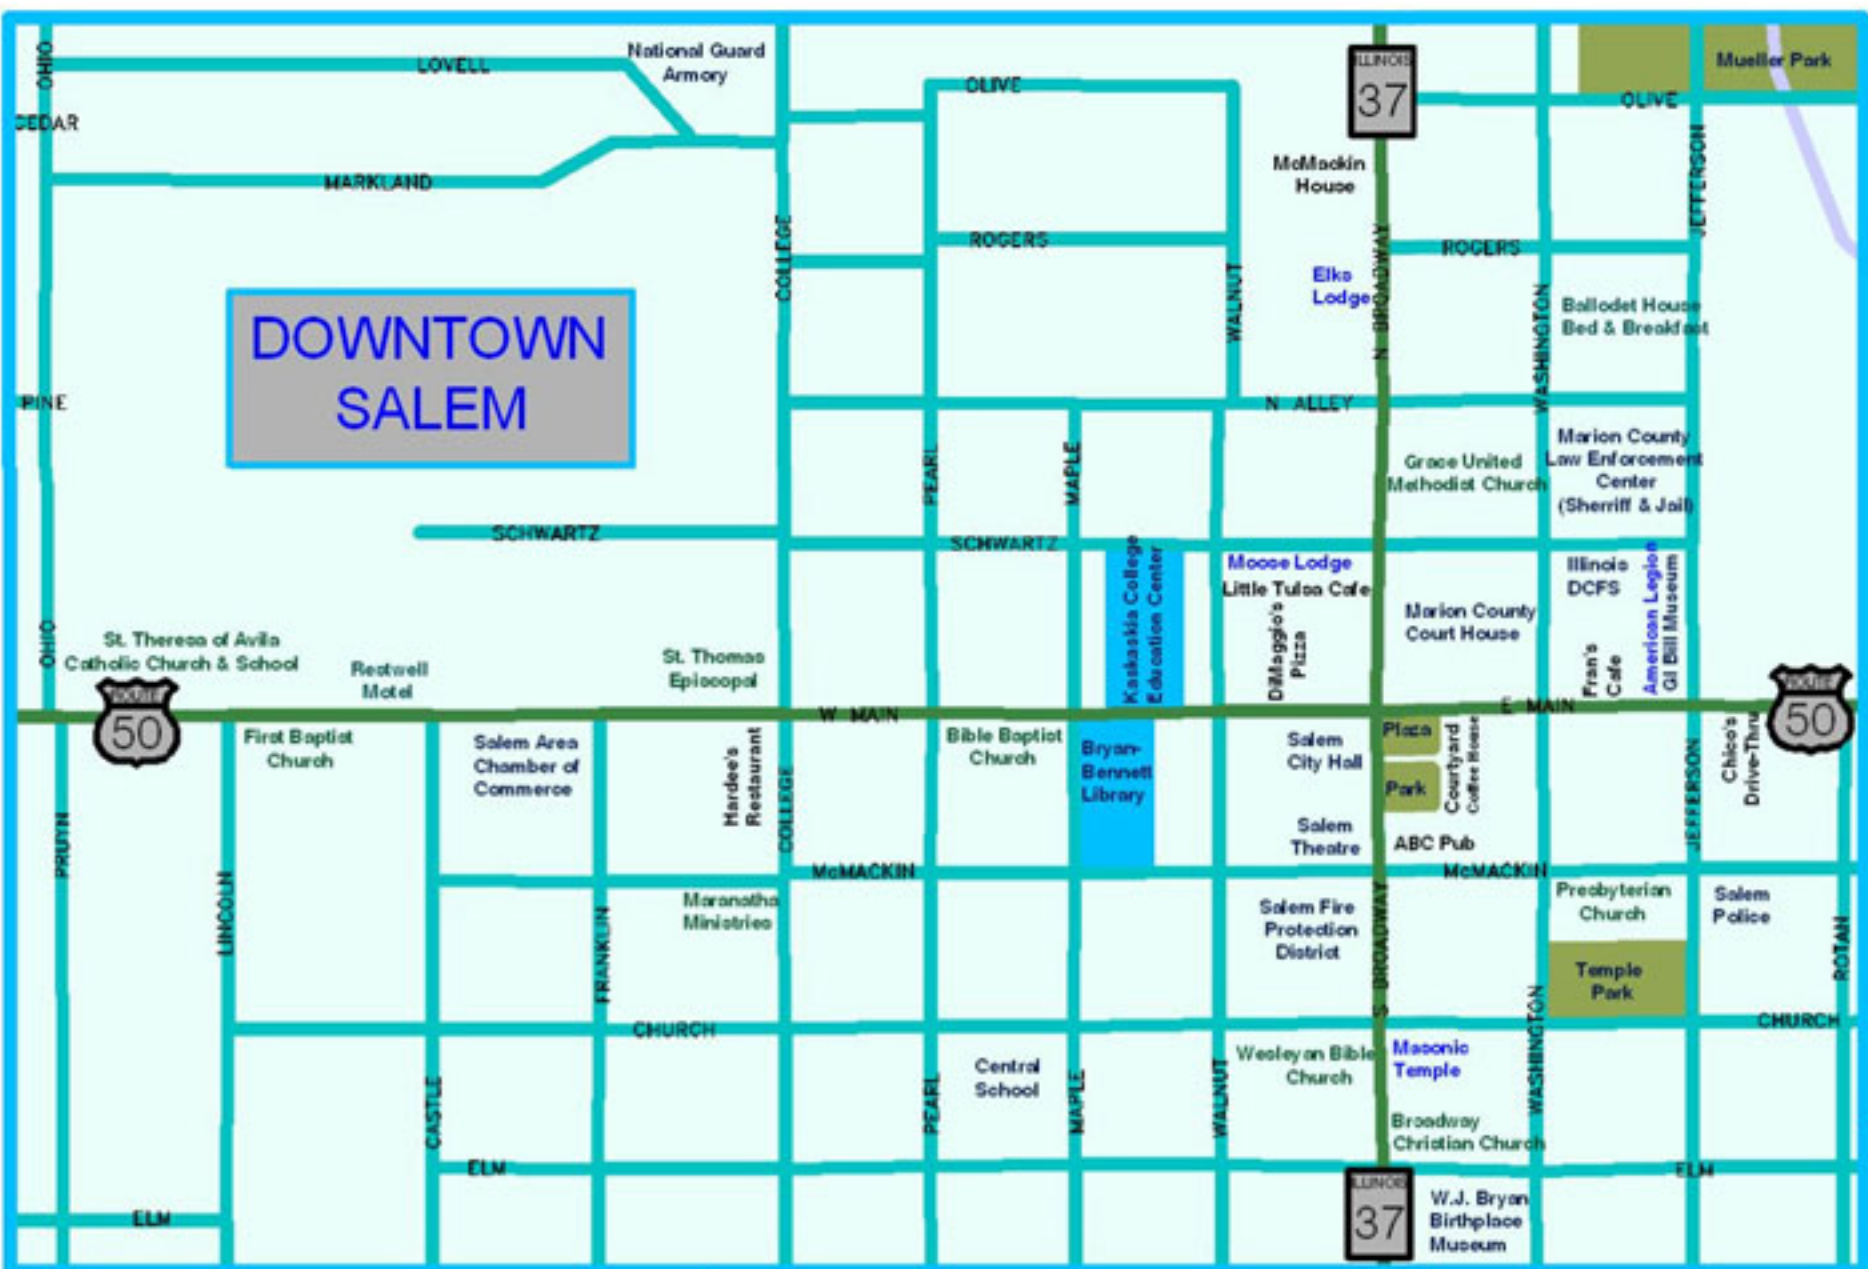

The City of Salem

VISITOR'S GUIDE INCLUDING A DIRECTORY OF RESTAURANTS, CHURCHES, HOTELS, AND OTHER POINTS OF INTEREST

TO I-70, EFFINGHAM
CHAMPAIGN, CHICAGO

TO ALMA,
FARINA
KINMUNDY

CITY DIRECTORY

POINTS OF INTEREST	CHURCHES	RESTAURANTS
Centennial Park	The Apostolic Church	ABC Pub
Dickens Cemetery	1500 Mills Cart Rd	S. Broadway Ave.
Driver Services Facility	549-3429	549-9700
1375 W. Whitaker St.	Bible Baptist Church	Applebee's Neighbor Grill
549-3261	321 W. Main St.	114 N. Hotze Rd.
549-1547	Bible Baptist Church	Arby's Restaurant
219 E. Schwartz St.	549-1245	1840 W. Main St.
549-7200	Bible Fellowship Church	549-0980
Dept. of Emergency Management	Chio Ave. & Cedar St.	Austin's Restaurant
200 E. McMackin St.	549-6770	Route 50 West
549-1999	Broadway Christian Church	549-0084
East Lawn Cemetery	308 S. Broadway Ave.	Burger King
E. Main St.	549-5795	1000 W. Main St.
Edith Kell Park	Calvary Free Will Baptist Church	549-4740
Jackson Park	549-1669	Chico's Mex. & Amer. Food
Marion County Courthouse	Celebration of Life Church	549-3666
Route 60 and Route 37	3274 Boone Street Rd.	China King Buffet
549-3400	549-5720	W. Whitaker Ave.
Marion County Fairgrounds	Central Christian Church	549-1971
S. Washington Ave.	500 N. Ohio Ave.	Courtyard Coffee House
549-1251	549-2267	107 E. Main St.
Marion County Health Department	Church of Christ	549-8900
119 Cross Creek Blvd.	1215 E. Main St.	Dairy Mart
549-3878	549-2711	1711 E. Main St.
Marion County Law Enforcement Center	Church of God Anderson	549-4665
204 N. Washington Ave.	420 E. Clark St.	Dairy Queen
549-2141	549-1854	519 S. Broadway Ave.
Meuler Park	Community of Christ	549-0271
National Guard Armory	600 Ohio Ave.	Denny's Restaurant
501 N. College Ave.	549-3170	1812 W. Main St.
549-3288	Emmanuel Baptist Church	549-4292
Paradise Cemetery	2136 N. Dawley Ave.	D'Maggio's Pizza
Roberts Park	549-1096	114 W. Main St.
Salem Area Chamber of Commerce	Evergreen Christian Church	549-6130
Salem W. Main St.	1075 N. Broadway Ave.	Domino's Pizza
549-1096	549-4436	1340 W. Main St.
Salem City Hall	First Baptist Church	549-6600
101 S. Broadway Ave.	721 W. Main St.	Five Brothers Cafe
549-2222	549-4000	2055 W. Main St.
Salem Country Club	First Christian Church	549-0975
700 Divot Dr.	1200 W. Boone St.	Fran's Place Cafe
549-2975	549-0667	208 E. Main St.
Salem Fire Protection District	First General Baptist Church	549-6078
201 S. Broadway Ave.	1200 S. Jefferson St.	Gary's Drive-In
549-1900	549-9474	Route 57 North
Salem Gas Plant	First Pentecostal Church	549-4230
1010 S. College Ave.	1621 E. Main St.	Hardee's Family Restaurant
549-7760	549-4661	549-6602
Salem Leckrone Airport	Free Methodist Church	Kentucky Fried Chicken
1100 Airport Rd.	615 E. McMackin St.	Route 60 West
549-0469	549-2022	549-3223
Salem Municipal Landfill	Grace Church of the Nazarene	Kim's Chinese Restaurant
E. Lake St.	1900 N. Broadway Ave.	101 N. Missouri Ave.
549-7761	549-0961	549-6422
Salem Police	Grace United Methodist Church	La Cabana
200 S. Rotan Ave.	116 E. Schwartz Ave.	1407 W. Main St.
549-2222	549-2910	549-9238
Salem Township Hospital	1201 Ricker Dr.	Little Tula Cafe
549-3194	Maranatha Ministries	108 N. Walnut Ave.
Salem Wastewater Treatment Facility	215 S. College Ave.	549-9609
E. Lake St.	549-2970	Long John Silver's Sea Food
549-7765	Presbyterian Church	1207 W. Main St.
Salem Water Treatment Plant	201 E. McMackin St.	549-6341
Spilway Rd.	549-2754	McDonald's Restaurant
549-7768	St. Thomas Episcopal	Route 50 West
Salem Youth Baseball Complex	512 W. Main St.	549-2513
Temple Park	549-3500	McMackin House
Tully Park	Salem Assembly of God	413 N. Broadway Ave.
U.S. Department of Agriculture	156 Hotze Rd.	549-2006
549-4529	549-4529	Pizza Hut
549-2250	Salem Church of God	1551 W. Main St.
U.S. Post Office	521 W. Commercial St.	549-4875
125 Delmar Ave.	549-2946	Pizza Man of Salem
549-0503	Salem Christian Fellowship	1413 W. Main St.
William J. Bryan Memorial Park	1201 N. Miller Ave.	549-6301
549-0503	549-6742	Salem Country Club
Salem Youth Center	549-3376	700 Divot Dr.
549-3376	Swimming Pool	549-2976
U.S. Department of Agriculture	549-7792	Sharon's Cafe
156 Hotze Rd.	549-0999	1500 S. Broadway Ave.
549-4529	Trinity United Methodist Church	549-4549
U.S. Post Office	1000 W. Boone St.	Subway
125 Delmar Ave.	549-2625	1404 W. Main St.
549-0503	Wesleyan Bible Church	549-3789
125 Delmar Ave.		Taco Bell
549-0503		1431 W. Main St.
125 Delmar Ave.		549-8006
125 Delmar Ave.		Wendy's
125 Delmar Ave.		1525 W. Main St.
125 Delmar Ave.		549-9190