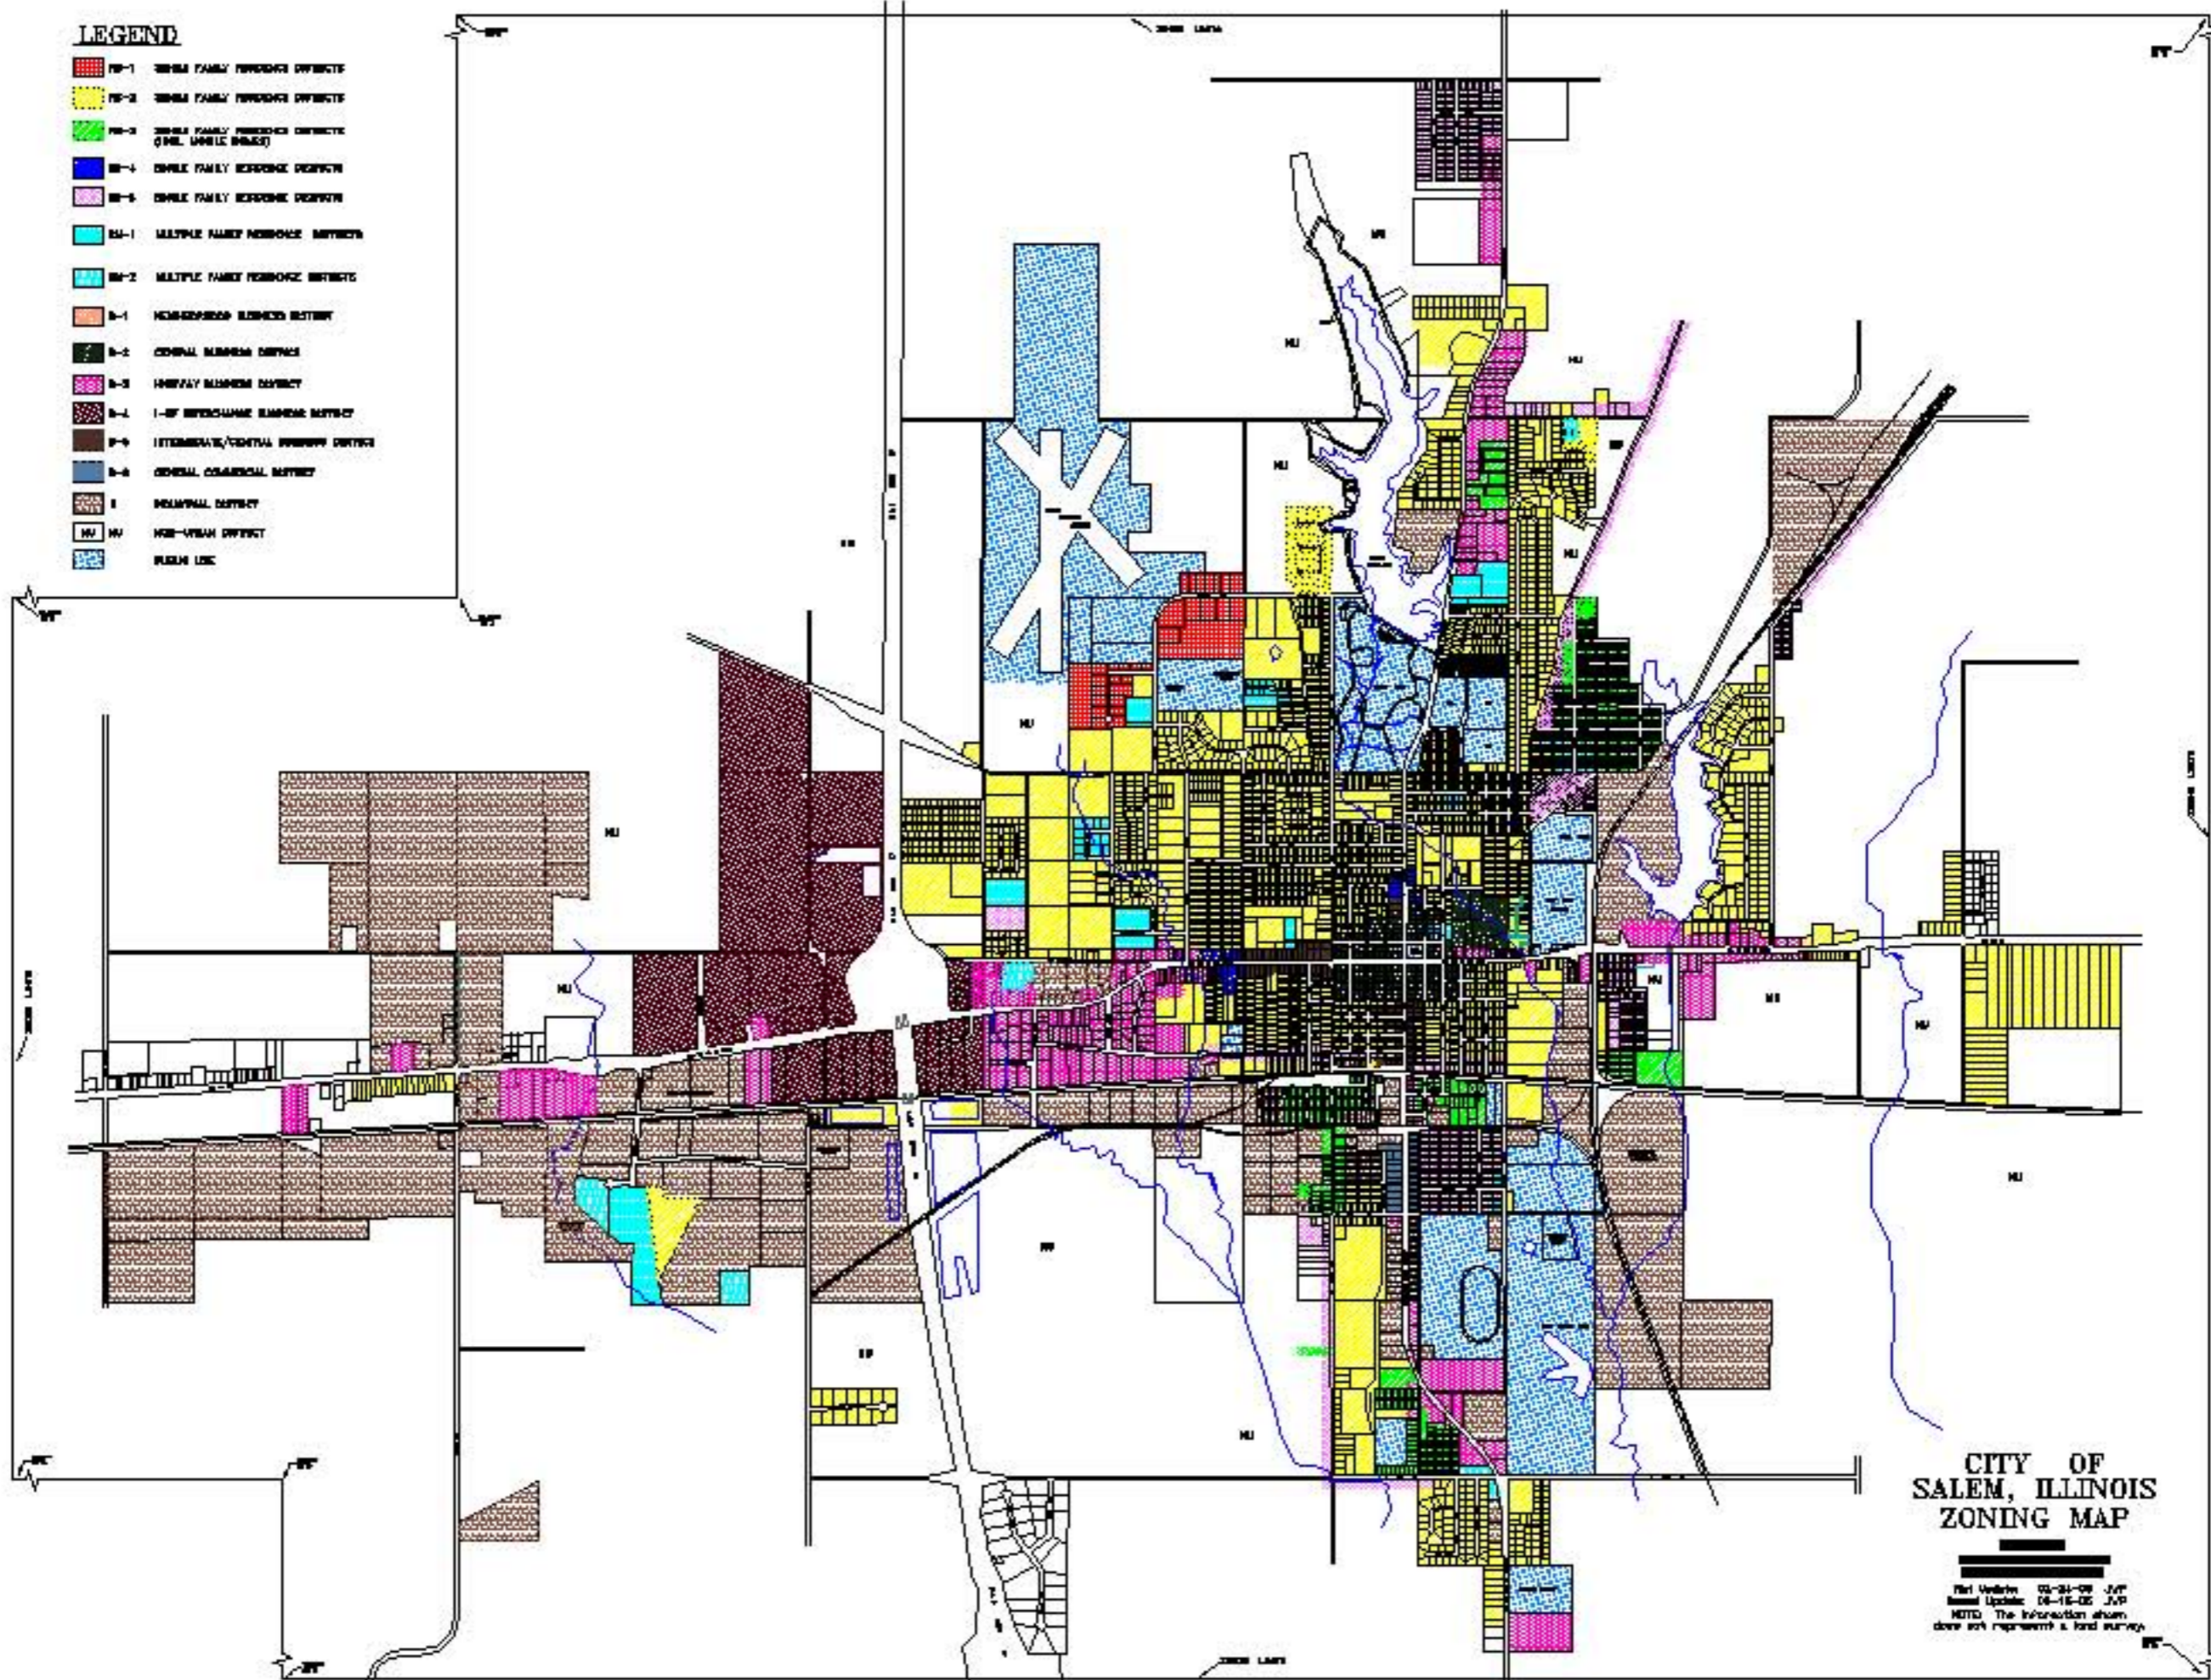

**LEGEND**

- RP-1 SINGLE FAMILY RESIDENCE DISTRICT
- RP-2 SINGLE FAMILY RESIDENCE DISTRICT
- RP-3 SINGLE FAMILY RESIDENCE DISTRICT (ONE-UNIT BLDG)
- RP-4 SINGLE FAMILY RESIDENCE DISTRICT
- RP-5 SINGLE FAMILY RESIDENCE DISTRICT
- RM-1 MULTIPLE FAMILY RESIDENCE DISTRICT
- RM-2 MULTIPLE FAMILY RESIDENCE DISTRICT
- R-1 NEIGHBORHOOD BUSINESS DISTRICT
- R-2 CENTRAL BUSINESS DISTRICT
- R-3 URBAN BUSINESS DISTRICT
- R-4 1-2F RETAIL/COMMERCIAL BUSINESS DISTRICT
- R-5 INTERMEDIATE/CENTRAL BUSINESS DISTRICT
- R-6 GENERAL COMMERCIAL DISTRICT
- I INDUSTRIAL DISTRICT
- MW HIGH-USE DISTRICT
- FLOOD ZONE

**CITY OF SALEM, ILLINOIS ZONING MAP**

Map Updated: 03-21-08 JJP  
 Revised Update: 04-15-08 JJP  
 NOTE: The information shown does not represent a final survey.